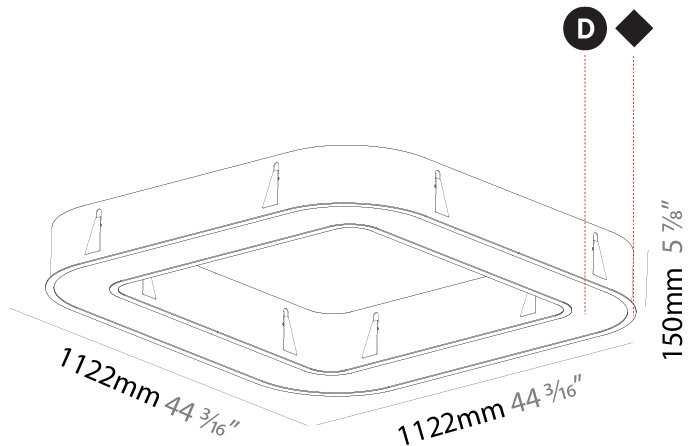

GENERAL

Series: Quantum
Brand: Prolicht
Division: Architectural
Mounting Type: Recessed
Mounting Location: Ceiling
Subcategory: Ambient

PHYSICAL

Shape: Square
Length (mm): 1122
Length (in): 44 ³/₁₆
Width (mm): 1122
Width (in): 44 ³/₁₆
Height (mm): 150
Height (in): 5 ⁷/₈
Min. Recessing Depth (mm): 160
Min. Recessing Depth (in): 6 ⁵/₁₆
Light Distribution: Direct
Weight (kg): 16.085
Weight (lbs): 35.39
Diffuser: [PMMA - Opal or Micro-Prism](#)
Fixture Finish: [SSR / BKV / CWI / CRY / HAB / UFT / ITA / RUA / FTG / MYG / LOD / PUS / FRO / FUP / KIA / POP / BLS / SPG / MEY / GOH / GUM / CHC / COM / ABZ / JAG / OBR / MOS / ROR](#)
Fixture Material: Aluminum

ELECTRICAL

Lamp Type: LED (Zhaga Standard)
Input Wattage (W): 60
Total Output Wattage (W): 48 / 38.4 (3500K)
Dimming: [Non-Dimming / Phase Dimming (120Vac only) / 0-10V Dimming](#)
Driver Included: Yes
Driver Location: Integrated
Driver Type: Constant Current - 120 / 277Vac
Driver Class: Class 2
Input Voltage (V): 120 - 277
Constant Current (MA): 350 / 1200 (3500K)

LED

[Color Temperature (°K): 3000 / 3500 / 4000](#)
Max. Delivered Lumen (lm): 5540 / 5733 / 5850
CRI: >80 CRI
Efficiency (%): 65
Lamp Life (hrs): 50000

OPTICAL

RATINGS AND CERTIFICATIONS

Certified By: Certified for North American Standards
IP rating: IP20

PROJECT	
TYPE	
SPECIFIER	
QUANTITY	
DATE