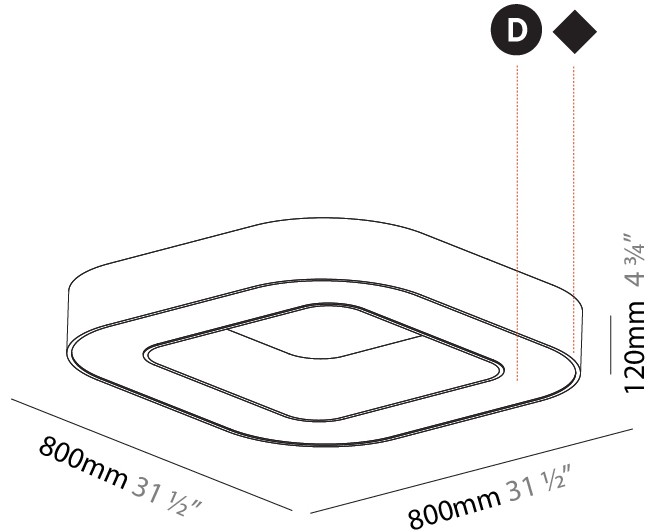

GENERAL

Series: Quantum
Brand: Prolicht
Division: Architectural
Mounting Type: Surface
Mounting Location: Ceiling
Subcategory: Ambient

PHYSICAL

Shape: Square
Length (mm): 800
Length (in): 31 1/2
Width (mm): 800
Width (in): 31 1/2
Height (mm): 120
Height (in): 4 3/4
Light Distribution: Direct
Weight (kg): 9.04
Weight (lbs): 19.92
Diffuser: PMMA - Opal or Micro-Prism
Fixture Finish: SSR / BKV / CWI / CRY / HAB / UFT / ITA / RUA / FTG / MYG / LOD / PUS / FRO / FUP / KIA / POP / BLS / SPG / MEY / GOH / GUM / CHC / COM / ABZ / JAG / OBR / MOS / ROR
Fixture Material: Aluminum

ELECTRICAL

Lamp Type: LED (Zhaga Standard)
Input Wattage (W): 40
Total Output Wattage (W): 32 / 25.6 (3500K)
Dimming: Non-Dimming / Phase Dimming (120Vac only) / 0-10V Dimming
Driver Included: Yes
Driver Location: Integrated
Driver Type: Constant Current - 120 / 277Vac
Driver Class: Class 2
Input Voltage (V): 120 - 277
Constant Current (MA): 350 / 800 (3500K)

LED

Color Temperature (°K): 3000 / 3500 / 4000
Max. Delivered Lumen (lm): 3690 / 3822 / 3900
CRI: >80 CRI
Efficiency (%): 65
Lamp Life (hrs): 50000

OPTICAL

RATINGS AND CERTIFICATIONS

Certified By: Certified for North American Standards
IP rating: IP20

PROJECT	
TYPE	
SPECIFIER	
QUANTITY	
DATE